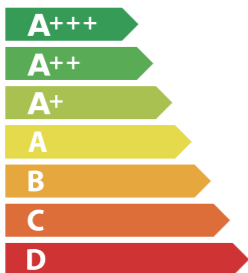

67mm

ENERGY

C | D | A

ECNK90SS

A++

12
kWh/annum

133mm

ABCDEF G