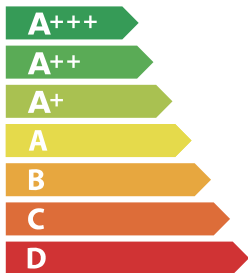

ENERGY

|C|D|A|

EDD62BL

B

56
kWh/annum

65/2014