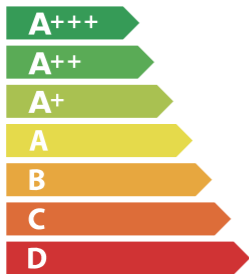

ENERGY

C | D | A

EKPK90BL/1

D

66
kWh/annum

ABCD**E**FG

ABCDEFG

ABC**D**EFG