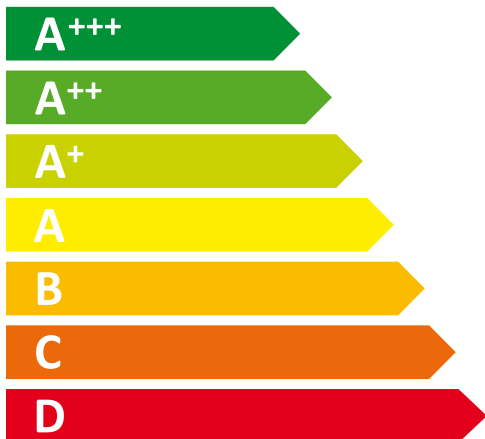

ENERGY

HOTPOINT

NSWF 743U BS UK N

0
kWh/annum

0
L/annum

0
kg

ABCDEFGG

0 dB