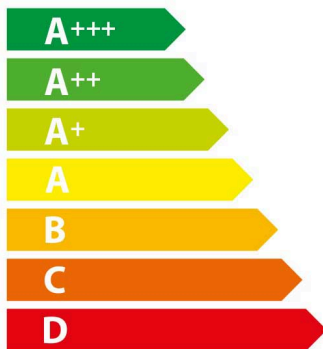

ENERGY

BOSCH

MBS533BB0B

B

34 L

0.83 kWh/cycle

- kWh/cycle