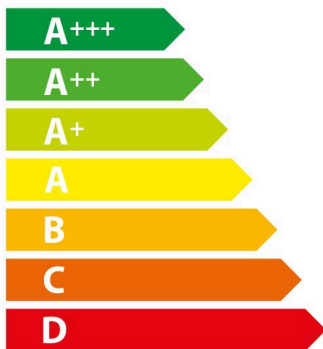

ENERGY

 **BOSCH**

MBS533BB0B

A

71 L

1.02 kWh/cycle

0.81 kWh/cycle

ENERGY