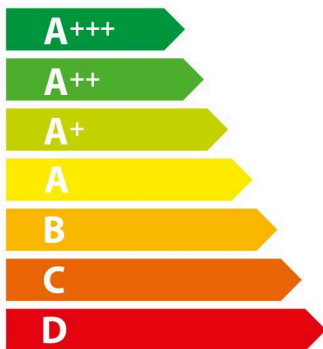

ENERGY

 **BOSCH**

NBS533BB0B

A

47 L

0.84 kWh/cycle

0.71 kWh/cycle

ENERGY