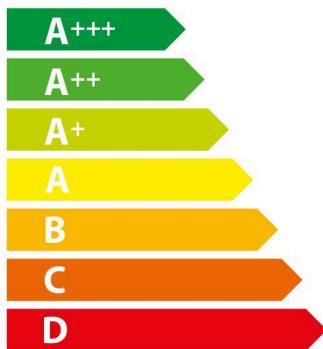

ENERGY

BOSCH

NBS533BB0B

B

34 L

0.83 kWh/cycle

- kWh/cycle