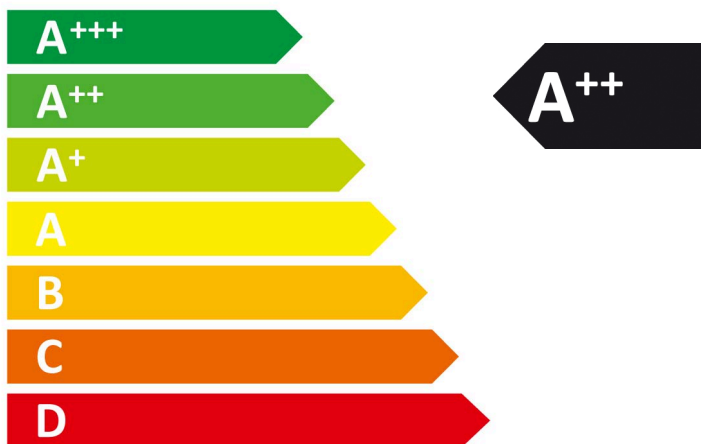

ENERGY

BOSCH

WTWH7660GB

243
kWh/annum

162
min/cycle

9,0
kg

64
dB

ABCDEFG