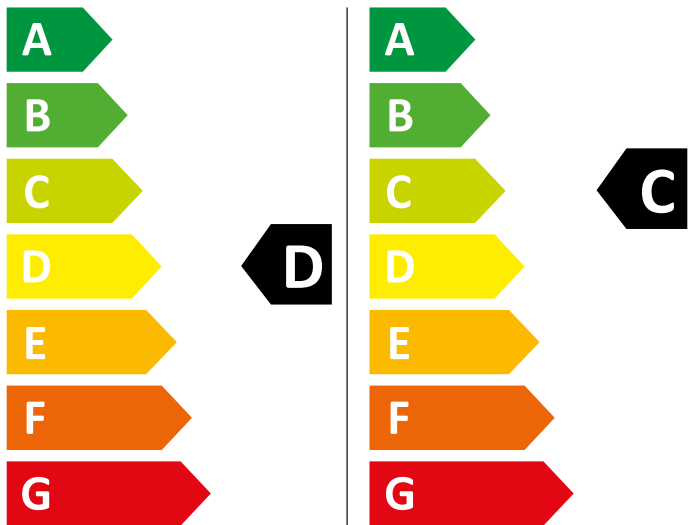

ENERG

HOTPOINT

RDG 8643 WW UK N

307 kWh/100

63 kWh/100

6,0 kg

8,0 kg

65 L