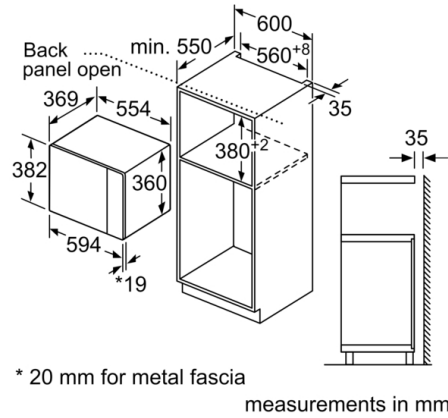

**Serie | 4, Built-in microwave oven, 59 x 38 cm, Black
BFL553MB0B**