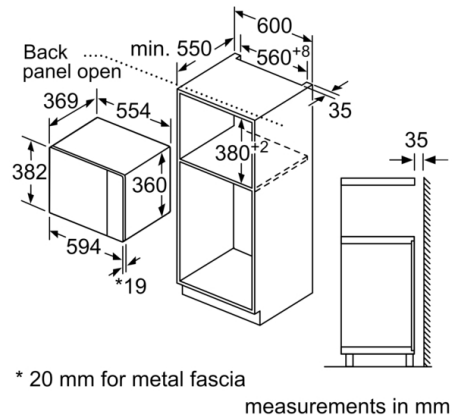

Frequency : 50 Hz

Plug type : GB plug

Cavity dimensions : 208.0 x 328.0 x 369.0 mm

4 242005 038961

**Serie | 6, Built-in microwave oven, 59 x 38 cm, Stainless steel  
BFL554MS0B**

**The built-in microwave for the 38 cm niche:  
use it for thawing, heating and perfect  
preparation of foods.**

---

**Design**

- LED Display, white
- Side opening door, left hinged
- 31.5 cm Glass turntable
- Cavity inner surface: stainless steel
- Electronic clock timer

**Features**

- Automatic safety switch off  
Door contact switch
- AutoPilot, 7
- LED light
- Integral cooling fan

- 1 x Turntable

**Performance/technical information**

- Cavity volume: 25 l
- 130 cm Cable length
- Total connected load electric: 1.45 KW
- Nominal voltage: 230 - 240 V
- Appliance dimension (hxwxd): 382 mm x 594 mm x 388 mm
- Niche dimension (hxwxd): 380 mm - 382 mm x 560 mm - 568 mm x 550 mm
- Please refer to the dimensions provided in the installation manual

**Serie | 6, Built-in microwave oven, 59 x 38 cm, Stainless steel  
BFL554MS0B**

Microwave,  
corner installation