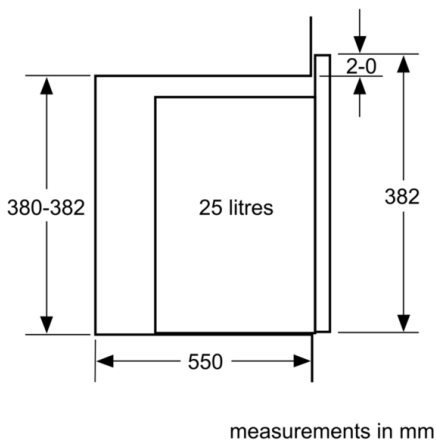

**Serie | 6, Built-in microwave oven, 59 x 38 cm, Stainless steel
BFL554MS0B**