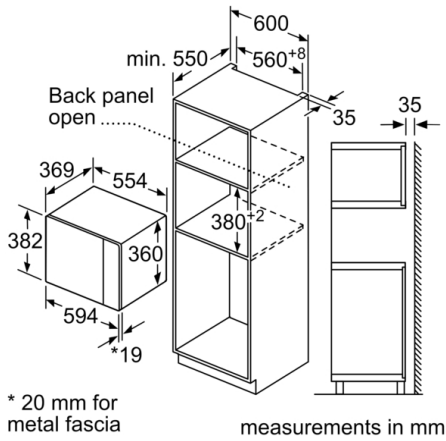

Frequency : 50 Hz

Plug type : GB plug

Cavity dimensions : 208.0 x 328.0 x 369.0 mm

4 242005 038961

**Serie | 6, Built-in microwave oven, 59 x 38 cm, Stainless steel  
BFL554MS0B**

**The built-in microwave for the 38 cm niche:  
use it for thawing, heating and perfect  
preparation of foods.**

---

**Design**

- LED Display, white
- Side opening door, left hinged
- 31.5 cm Glass turntable
- Cavity inner surface: stainless steel
- Electronic clock timer

**Features**

- Automatic safety switch off  
Door contact switch
- AutoPilot, 7
- LED light
- Integral cooling fan

- 1 x Turntable

**Performance/technical information**

- Cavity volume: 25 l
- 130 cm Cable length
- Total connected load electric: 1.45 KW
- Nominal voltage: 230 - 240 V
- Appliance dimension (hxwxd): 382 mm x 594 mm x 388 mm
- Niche dimension (hxwxd): 380 mm - 382 mm x 560 mm - 568 mm x 550 mm
- Please refer to the dimensions provided in the installation manual

**Serie | 6, Built-in microwave oven, 59 x 38 cm, Stainless steel  
BFL554MS0B**

Microwave,  
corner installation