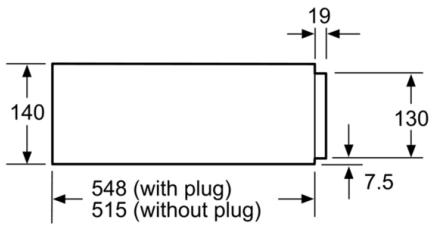

**Serie | 8, Built-in warming drawer, 60 x 14 cm, Stainless steel
BIC630NS1B**

Compact ovens with an appliance height of 455 mm can be installed above a warming drawer. An intermediate floor is not required.

measurements in mm