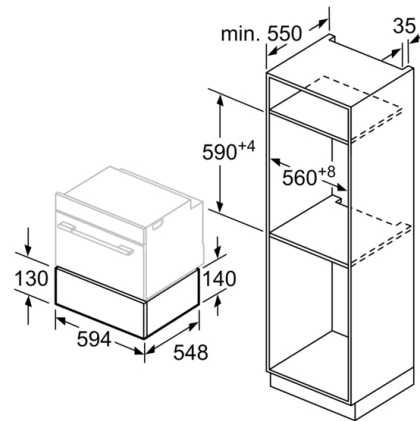

measurements in mm