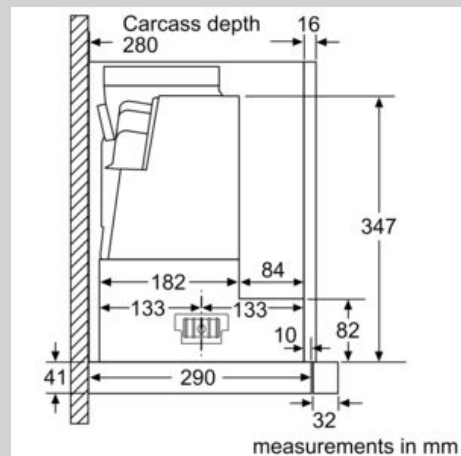

Features

Technical Data

Typology : Pull-out
 Approval certificates : CE, E17D UKCA marking, VDE
 Length of electrical supply cord : 175 cm
 Required niche size for installation (HxWxD) : 385mm x 524.0mm x 290mm mm
 Minimum distance above an electric hob : 430 mm
 Minimum distance above a gas hob : 650 mm
 Net weight : 14.431 kg
 Type of control : Electronic
 Number of speed settings : 3-stage + 2 intensive
 Maximum output air extraction : 395 m³/h
 Boost position output recirculating : 641 m³/h
 Maximum output recirculating air : 358 m³/h
 Boost position air extraction : 700 m³/h
 Number of lights (Stck) : 3
 Noise level : 53 dB(A) re 1 pW
 Diameter of air outlet : 120 / 150 mm
 Grease filter material : Washable stainless steel
 EAN code : 4242004251224
 Connection rating : 146 W
 Fuse protection : 10 A
 Voltage : 220-240 V
 Frequency : 50; 60 Hz
 Plug type : GB plug
 Installation type : Built-in

Planning and installation information

- Installation system: Telescopic comfort installat.
- Dimensions (HxWxD): 426 x 898 x 290 mm
- Built-in dimensions (HxWxD): 385 x 524 x 290 mm
- Diameter pipe Ø 150 mm (Ø 120 mm enclosed)
- Electrical cable length 1.75 m

* In accordance with the EU-Regulation No 65/2014

N 90, Telescopic cooker hood, 90 cm, Stainless steel
D49PU54X1B

Dimensioned drawings

N 90, Telescopic cooker hood, 90 cm, Stainless steel
D49PU54X1B

Dimensioned drawings