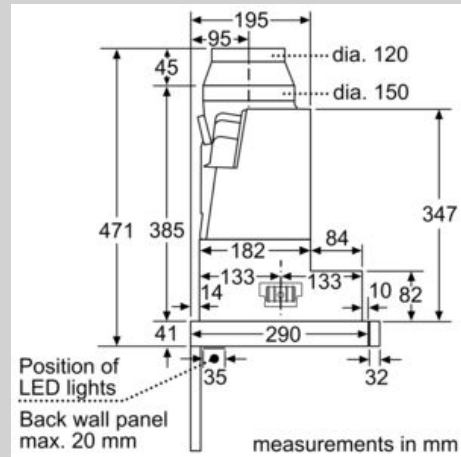

Features

Technical Data

Typology : Pull-out
 Approval certificates : CE, E17D UKCA marking, VDE
 Length of electrical supply cord : 175 cm
 Required niche size for installation (HxWxD) : 385mm x 524.0mm x 290mm mm
 Minimum distance above an electric hob : 430 mm
 Minimum distance above a gas hob : 650 mm
 Net weight : 14.431 kg
 Type of control : Electronic
 Number of speed settings : 3-stage + 2 intensive
 Maximum output air extraction : 395 m³/h
 Boost position output recirculating : 641 m³/h
 Maximum output recirculating air : 358 m³/h
 Boost position air extraction : 700 m³/h
 Number of lights (Stck) : 3
 Noise level : 53 dB(A) re 1 pW
 Diameter of air outlet : 120 / 150 mm
 Grease filter material : Washable stainless steel
 EAN code : 4242004251224
 Connection rating : 146 W
 Fuse protection : 10 A
 Voltage : 220-240 V
 Frequency : 50; 60 Hz
 Plug type : GB plug
 Installation type : Built-in

Planning and installation information

- Installation system: Telescopic comfort installat.
- Dimensions (HxWxD): 426 x 898 x 290 mm
- Built-in dimensions (HxWxD): 385 x 524 x 290 mm
- Diameter pipe Ø 150 mm (Ø 120 mm enclosed)
- Electrical cable length 1.75 m

* In accordance with the EU-Regulation No 65/2014

N 90, Telescopic cooker hood, 90 cm, Stainless steel
D49PU54X1B

Dimensioned drawings

N 90, Telescopic cooker hood, 90 cm, Stainless steel
D49PU54X1B

Dimensioned drawings