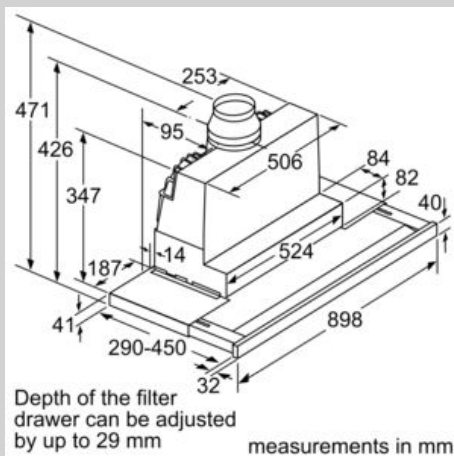

Features

Technical Data

Typology : Pull-out
 Approval certificates : CE, E17D UKCA marking, VDE
 Length of electrical supply cord : 175 cm
 Required niche size for installation (HxWxD) : 385mm x 524.0mm x 290mm mm
 Minimum distance above an electric hob : 430 mm
 Minimum distance above a gas hob : 650 mm
 Net weight : 14.431 kg
 Type of control : Electronic
 Number of speed settings : 3-stage + 2 intensive
 Maximum output air extraction : 395 m³/h
 Boost position output recirculating : 641 m³/h
 Maximum output recirculating air : 358 m³/h
 Boost position air extraction : 700 m³/h
 Number of lights (Stck) : 3
 Noise level : 53 dB(A) re 1 pW
 Diameter of air outlet : 120 / 150 mm
 Grease filter material : Washable stainless steel
 EAN code : 4242004251224
 Connection rating : 146 W
 Fuse protection : 10 A
 Voltage : 220-240 V
 Frequency : 50; 60 Hz
 Plug type : GB plug
 Installation type : Built-in

Planning and installation information

- Installation system: Telescopic comfort installat.
- Dimensions (HxWxD): 426 x 898 x 290 mm
- Built-in dimensions (HxWxD): 385 x 524 x 290 mm
- Diameter pipe Ø 150 mm (Ø 120 mm enclosed)
- Electrical cable length 1.75 m

* In accordance with the EU-Regulation No 65/2014

N 90, Telescopic cooker hood, 90 cm, Stainless steel
D49PU54X1B

Dimensioned drawings

N 90, Telescopic cooker hood, 90 cm, Stainless steel
D49PU54X1B

Dimensioned drawings