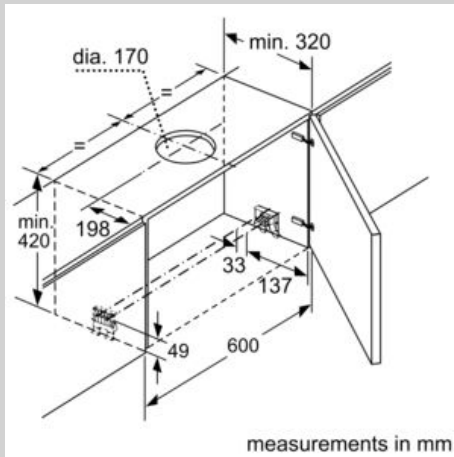

Features

Technical Data

Typology : Pull-out
 Approval certificates : CE, E17D UKCA marking, VDE
 Length of electrical supply cord : 175 cm
 Required niche size for installation (HxWxD) : 385mm x 524.0mm x 290mm mm
 Minimum distance above an electric hob : 430 mm
 Minimum distance above a gas hob : 650 mm
 Net weight : 14.431 kg
 Type of control : Electronic
 Number of speed settings : 3-stage + 2 intensive
 Maximum output air extraction : 395 m³/h
 Boost position output recirculating : 641 m³/h
 Maximum output recirculating air : 358 m³/h
 Boost position air extraction : 700 m³/h
 Number of lights (Stck) : 3
 Noise level : 53 dB(A) re 1 pW
 Diameter of air outlet : 120 / 150 mm
 Grease filter material : Washable stainless steel
 EAN code : 4242004251224
 Connection rating : 146 W
 Fuse protection : 10 A
 Voltage : 220-240 V
 Frequency : 50; 60 Hz
 Plug type : GB plug
 Installation type : Built-in

Planning and installation information

- Installation system: Telescopic comfort installat.
- Dimensions (HxWxD): 426 x 898 x 290 mm
- Built-in dimensions (HxWxD): 385 x 524 x 290 mm
- Diameter pipe Ø 150 mm (Ø 120 mm enclosed)
- Electrical cable length 1.75 m

* In accordance with the EU-Regulation No 65/2014

N 90, Telescopic cooker hood, 90 cm, Stainless steel
D49PU54X1B

Dimensioned drawings

N 90, Telescopic cooker hood, 90 cm, Stainless steel
D49PU54X1B

Dimensioned drawings