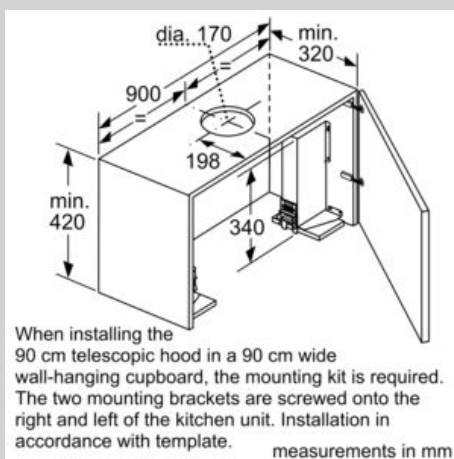

Features

Technical Data

Typology : Pull-out
 Approval certificates : CE, E17D UKCA marking, VDE
 Length of electrical supply cord : 175 cm
 Required niche size for installation (HxWxD) : 385mm x 524.0mm x 290mm mm
 Minimum distance above an electric hob : 430 mm
 Minimum distance above a gas hob : 650 mm
 Net weight : 14.431 kg
 Type of control : Electronic
 Number of speed settings : 3-stage + 2 intensive
 Maximum output air extraction : 395 m³/h
 Boost position output recirculating : 641 m³/h
 Maximum output recirculating air : 358 m³/h
 Boost position air extraction : 700 m³/h
 Number of lights (Stck) : 3
 Noise level : 53 dB(A) re 1 pW
 Diameter of air outlet : 120 / 150 mm
 Grease filter material : Washable stainless steel
 EAN code : 4242004251224
 Connection rating : 146 W
 Fuse protection : 10 A
 Voltage : 220-240 V
 Frequency : 50; 60 Hz
 Plug type : GB plug
 Installation type : Built-in

Planning and installation information

- Installation system: Telescopic comfort installat.
- Dimensions (HxWxD): 426 x 898 x 290 mm
- Built-in dimensions (HxWxD): 385 x 524 x 290 mm
- Diameter pipe Ø 150 mm (Ø 120 mm enclosed)
- Electrical cable length 1.75 m

* In accordance with the EU-Regulation No 65/2014

N 90, Telescopic cooker hood, 90 cm, Stainless steel
D49PU54X1B

Dimensioned drawings

N 90, Telescopic cooker hood, 90 cm, Stainless steel
D49PU54X1B

Dimensioned drawings