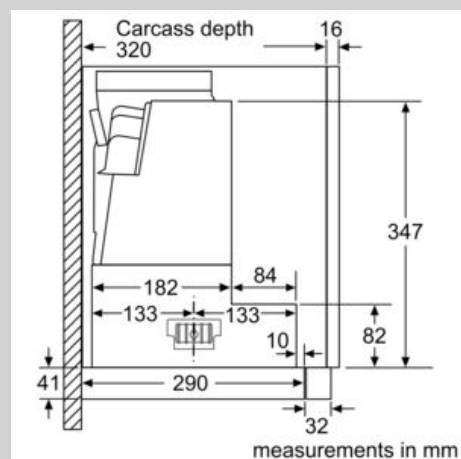

Features

Technical Data

Typology : Pull-out
 Approval certificates : CE, E17D UKCA marking, VDE
 Length of electrical supply cord : 175 cm
 Required niche size for installation (HxWxD) : 385mm x 524.0mm x 290mm mm
 Minimum distance above an electric hob : 430 mm
 Minimum distance above a gas hob : 650 mm
 Net weight : 14.431 kg
 Type of control : Electronic
 Number of speed settings : 3-stage + 2 intensive
 Maximum output air extraction : 395 m³/h
 Boost position output recirculating : 641 m³/h
 Maximum output recirculating air : 358 m³/h
 Boost position air extraction : 700 m³/h
 Number of lights (Stck) : 3
 Noise level : 53 dB(A) re 1 pW
 Diameter of air outlet : 120 / 150 mm
 Grease filter material : Washable stainless steel
 EAN code : 4242004251224
 Connection rating : 146 W
 Fuse protection : 10 A
 Voltage : 220-240 V
 Frequency : 50; 60 Hz
 Plug type : GB plug
 Installation type : Built-in

Planning and installation information

- Installation system: Telescopic comfort installat.
- Dimensions (HxWxD): 426 x 898 x 290 mm
- Built-in dimensions (HxWxD): 385 x 524 x 290 mm
- Diameter pipe Ø 150 mm (Ø 120 mm enclosed)
- Electrical cable length 1.75 m

* In accordance with the EU-Regulation No 65/2014

N 90, Telescopic cooker hood, 90 cm, Stainless steel
D49PU54X1B

Dimensioned drawings

N 90, Telescopic cooker hood, 90 cm, Stainless steel
D49PU54X1B

Dimensioned drawings