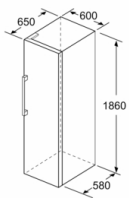

**Serie | 4, Free-standing freezer, 176 x 60 cm,
White
GSN33VWEPG**

	a	b	c	d	e	f
KSW36, GSD36	187					
KSV36, KSF36, GSN36, GSV36	186					
KSV33, GSN33, GSV33	176	60	65	58	60	119.5
KSV29, GSN29, GSV29	161					
GSV24	146					
GSN51	161					
GSN54	176	70	78	70	70	142
GSN58	191					

- a Height
- b Width
- c Depth with closed door w/o handle and w/o distance part
- d Depth of cabinet w/o distance part
- e Width with open door w/o handle
- f Depth with open door w/o handle w/o distance part

measurements in cm