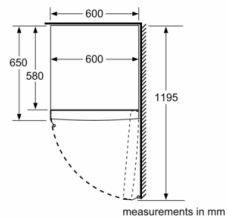

**Serie | 4, Free-standing freezer, 176 x 60 cm,
White
GSN33VWEPG**

	a	b	c	d	e	f
KSW36, GSD36	187					
KSV36, KSF36, GSN36, GSV36	186					
KSV33, GSN33, GSV33	176	60	65	58	60	119.5
KSV29, GSN29, GSV29	161					
GSV24	146					
GSN51	161					
GSN54	176	70	78	70	70	142
GSN58	191					

- a Height
- b Width
- c Depth with closed door w/o handle and w/o distance part
- d Depth of cabinet w/o distance part
- e Width with open door w/o handle
- f Depth with open door w/o handle w/o distance part

measurements in cm