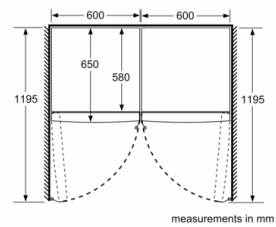

**Serie | 6, Free-standing freezer, 186 x 60 cm,
White
GSN36AWFPG**

	a	b	c	d	e	f
KSW36, GSD36	187					
KSV36, KSF36, GSN36, GSV36	186					
KSV33, GSN33, GSV33	176	60	65	58	60	119.5
KSV29, GSN29, GSV29	161					
GSV24	146					
GSN51	161					
GSN54	176	70	78	70	70	142
GSN58	191					

- a Height
- b Width
- c Depth with closed door w/o handle and w/o distance part
- d Depth of cabinet w/o distance part
- e Width with open door w/o handle
- f Depth with open door w/o handle w/o distance part

measurements in cm