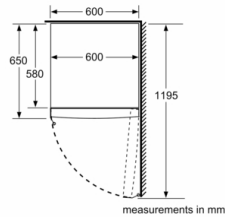

**Serie | 6, Free-standing freezer, 186 x 60 cm,
White
GSN36AWFPG**

	a	b	c	d	e	f
KSW36, GSD36	187					
KSV36, KSF36, GSN36, GSV36	186					
KSV33, GSN33, GSV33	176	60	65	58	60	119.5
KSV29, GSN29, GSV29	161					
GSV24	146					
GSN51	161					
GSN54	176	70	78	70	70	142
GSN58	191					

- a Height
- b Width
- c Depth with closed door w/o handle and w/o distance part
- d Depth of cabinet w/o distance part
- e Width with open door w/o handle
- f Depth with open door w/o handle w/o distance part

measurements in cm