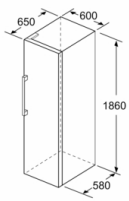

**Serie | 6, Free-standing freezer, 186 x 60 cm,
White
GSN36AWFPG**

	a	b	c	d	e	f
KSW36, GSD36	187					
KSV36, KSF36, GSN36, GSV36	186					
KSV33, GSN33, GSV33	176	60	65	58	60	119.5
KSV29, GSN29, GSV29	161					
GSV24	146					
GSN51	161					
GSN54	176	70	78	70	70	142
GSN58	191					

- a Height
- b Width
- c Depth with closed door w/o handle and w/o distance part
- d Depth of cabinet w/o distance part
- e Width with open door w/o handle
- f Depth with open door w/o handle w/o distance part

measurements in cm