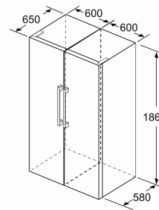

**Serie | 6, Free-standing freezer, 186 x 60 cm,
White
GSN36AWFPG**

	a	b	c	d	e	f
KSW36, GSD36	187					
KSV36, KSF36, GSN36, GSV36	186					
KSV33, GSN33, GSV33	176	60	65	58	60	119.5
KSV29, GSN29, GSV29	161					
GSV24	146					
GSN51	161					
GSN54	176	70	78	70	70	142
GSN58	191					

- a Height
- b Width
- c Depth with closed door w/o handle and w/o distance part
- d Depth of cabinet w/o distance part
- e Width with open door w/o handle
- f Depth with open door w/o handle w/o distance part

measurements in cm