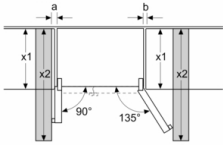

**Serie | 6, American side by side, 178.7 x 90.8
cm, Inox-easyclean
KAG93AIEPG**

measurements in mm