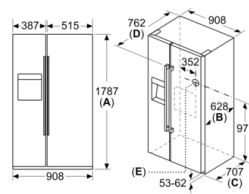

measurements in mm