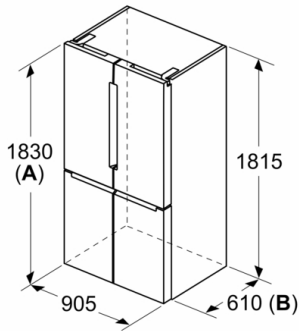

Dimension and installation

- Dimensions: 183 cm H x 91 cm W x 73.1 cm D
- 4 wheels for easier transport, 3 of them height adjustable.
- 220 - 240 V

Key features - Fridge section

- Bright interior LED fridge light
- 3 safety glass shelves of which 2 are height adjustable, Standard shelf 2 shelves extendable
- Bright interior LED fridge light
- Door shelves in fridge door: 2 large and 2 small.
- 1 dairy compartment in door
- 2 removable door storage compartments.
- 3 safety glass shelves (2 height adjustable)
- White glossy back wall

**Serie | 4, French door bottom freezer,
multiDoor, 183 x 91 cm, Inox-easyclean
KFN96VPEAG**

measurements in mm

A: Front is adjustable from 1830 to 1847,
with front levelling feet fully extended
B: Add 25 for fixed spacers on back