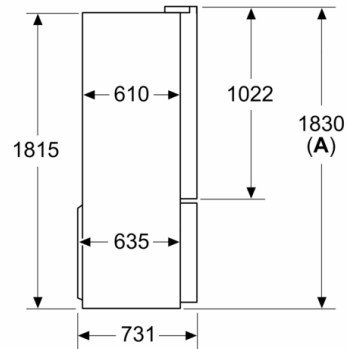

Dimension and installation

- Dimensions: 183 cm H x 91 cm W x 73.1 cm D
- 4 wheels for easier transport, 3 of them height adjustable.
- 220 - 240 V

Key features - Fridge section

- Bright interior LED fridge light
- 3 safety glass shelves of which 2 are height adjustable, Standard shelf 2 shelves extendable
- Bright interior LED fridge light
- Door shelves in fridge door: 2 large and 2 small.
- 1 dairy compartment in door
- 2 removable door storage compartments.
- 3 safety glass shelves (2 height adjustable)
- White glossy back wall

**Serie | 4, French door bottom freezer,
multiDoor, 183 x 91 cm, Inox-easyclean
KFN96VPEAG**

measurements in mm

A: Front is adjustable from 1830 to 1847,
with front levelling feet fully extended
B: Add 25 for fixed spacers on back

measurements in mm

A: Front is adjustable from 1830 to 1847,
with front levelling feet fully extended

measurements in mm

measurements in mm