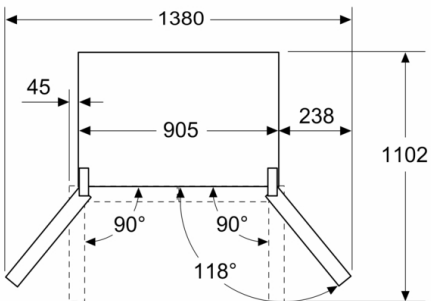

Dimension and installation

- Dimensions: 183 cm H x 91 cm W x 73.1 cm D
- 4 wheels for easier transport, 3 of them height adjustable.
- 220 - 240 V

Key features - Fridge section

- Bright interior LED fridge light
- 3 safety glass shelves of which 2 are height adjustable, Standard shelf 2 shelves extendable
- Bright interior LED fridge light
- Door shelves in fridge door: 2 large and 2 small.
- 1 dairy compartment in door
- 2 removable door storage compartments.
- 3 safety glass shelves (2 height adjustable)
- White glossy back wall

**Serie | 4, French door bottom freezer,
multiDoor, 183 x 91 cm, Inox-easyclean
KFN96VPEAG**

measurements in mm

A: Front is adjustable from 1830 to 1847,
with front levelling feet fully extended
B: Add 25 for fixed spacers on back

measurements in mm

A: Front is adjustable from 1830 to 1847,
with front levelling feet fully extended

measurements in mm

measurements in mm