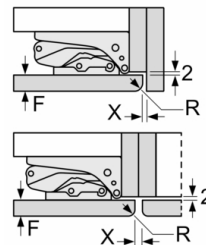

F	R	X
16-19	0-3	2.5
20	0-1	3
	2-3	2.5
21	0-1	3
	2-3	2.5
22	0	4
	1	3.5
	2-3	3

The gap dimensions recommended in the table must be adhered to in order to ensure that appliance doors do not collide with anything when they are opened, and to avoid causing damage to kitchen units.