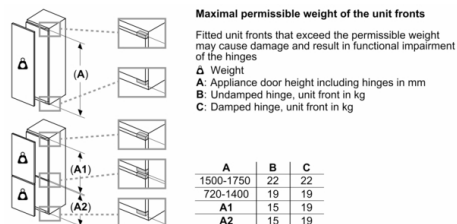

Maximal permissible weight of the unit fronts

Fitted unit fronts that exceed the permissible weight may cause damage and result in functional impairment of the hinges

A	B	C
1500-1750	22	22
720-1400	19	19
A1	15	19
A2	15	19