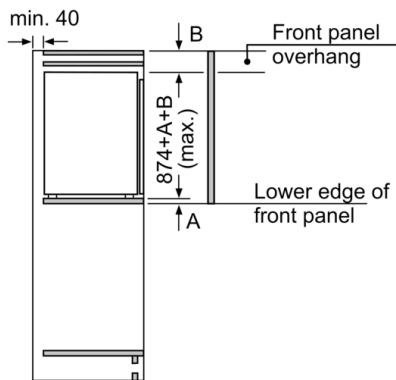

**Serie | 6, Built-in fridge, 88 x 56 cm, soft close flat hinge
KIR21ADD0**

measurements in mm