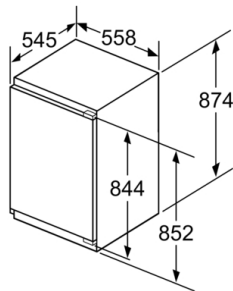

measurements in mm

measurements in mm

Recommended gap dimensions for flat hinges