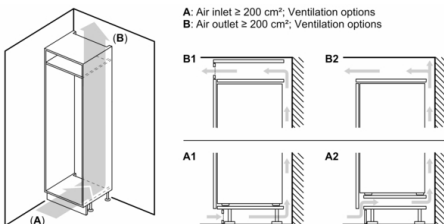

Maximal permissible weight of the unit fronts

Fitted unit fronts that exceed the permissible weight may cause damage and result in functional impairment of the hinges

A	B	C
1500-1750	22	22
720-1400	19	19
A1	15	19
A2	15	19