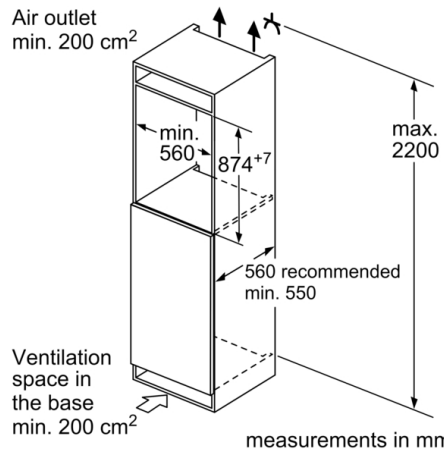

measurements in mm