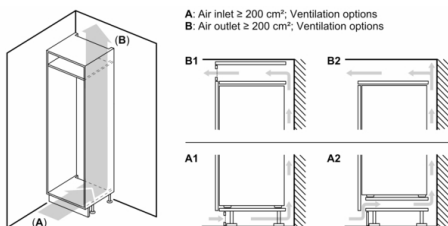

Maximal permissible weight of the unit fronts

	A	B	C
1500-1750	22	22	
720-1400	19	19	
A1	15	19	
A2	15	19