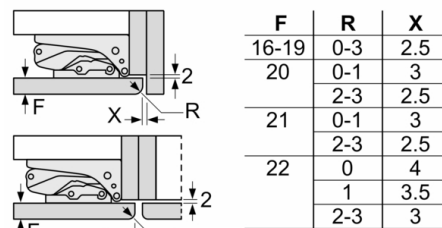

F	R	X
16-19	0-3	2.5	
20	0-1	3	
	2-3	2.5	
21	0-1	3	
	2-3	2.5	
22	0	4	
	1	3.5	
	2-3	3	

The gap dimensions recommended in the table must be adhered to in order to ensure that appliance doors do not collide with anything when they are opened, and to avoid causing damage to kitchen units.