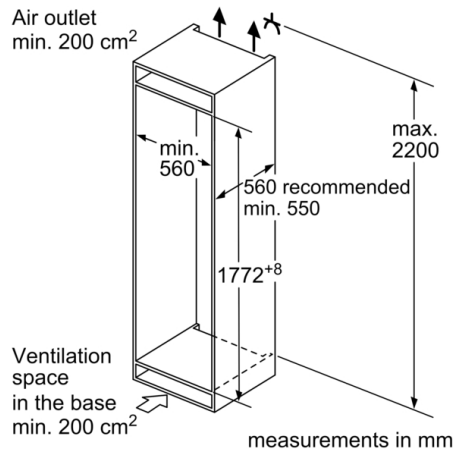

Serie | 6, Built-in fridge-freezer with freezer at bottom, 177.2 x 55.8 cm, flat hinge KIS87AFE0G

The specified unit door dimensions are valid for a door gap of 4 mm.
measurements in mm

measurements in mm
Recommended gap dimensions for flat hinges