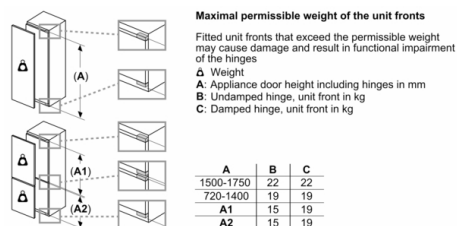

Maximal permissible weight of the unit fronts

	A	B	C
1500-1750	22	22	
720-1400	19	19	
A1	15	19	
A2	15	19