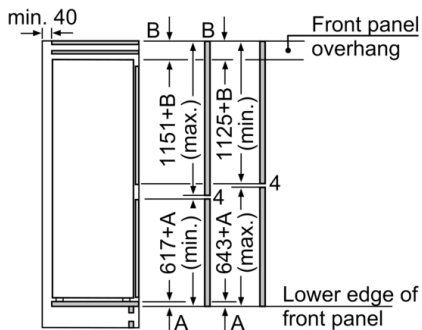

Serie | 6, Built-in fridge-freezer with freezer at bottom, 177.2 x 55.8 cm, flat hinge KIS87AFE0G

The specified unit door dimensions are valid for a door gap of 4 mm.
measurements in mm

measurements in mm
Recommended gap dimensions for flat hinges