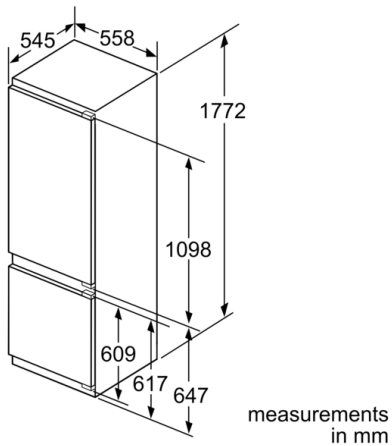

Serie | 6, Built-in fridge-freezer with freezer at bottom, 177.2 x 55.8 cm, flat hinge KIS87AFE0G

The specified unit door dimensions are valid for a door gap of 4 mm.
measurements in mm

measurements in mm
Recommended gap dimensions for flat hinges