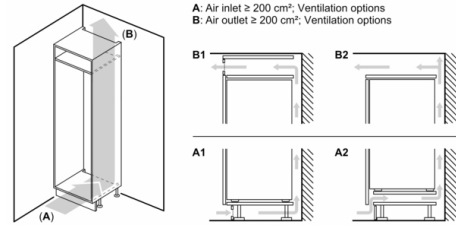

Serie | 4, Built-in fridge-freezer with freezer at bottom, 177.2 x 54.1 cm, sliding hinge KIV86VSE0G

measurements in mm

The specified unit door dimensions are valid for a door gap of 4 mm.

measurements in mm