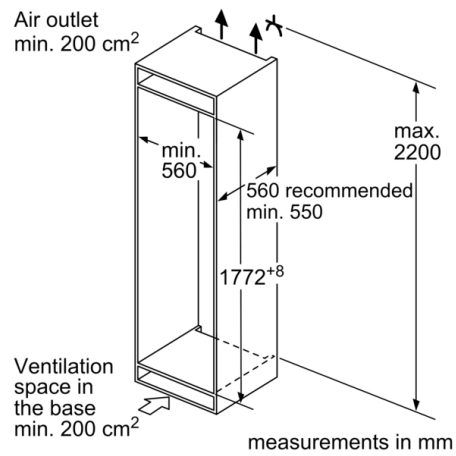

Serie | 4, Built-in fridge-freezer with freezer at bottom, 177.2 x 54.1 cm, sliding hinge KIV86VSE0G

measurements in mm

The specified unit door dimensions are valid for a door gap of 4 mm.

measurements in mm