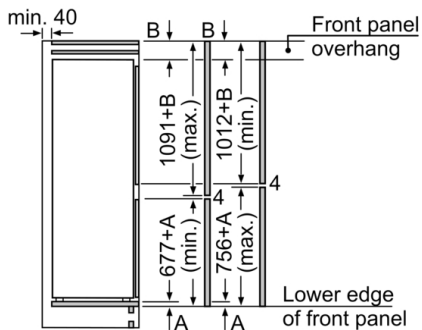

Serie | 4, Built-in fridge-freezer with freezer at bottom, 177.2 x 54.1 cm, sliding hinge KIV86VSE0G

measurements in mm

The specified unit door dimensions are valid for a door gap of 4 mm.

measurements in mm