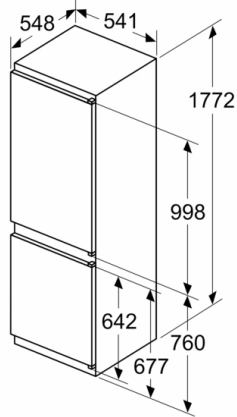

Serie | 4, Built-in fridge-freezer with freezer at bottom, 177.2 x 54.1 cm, sliding hinge KIV86VSE0G

measurements in mm

The specified unit door dimensions are valid for a door gap of 4 mm.

measurements in mm