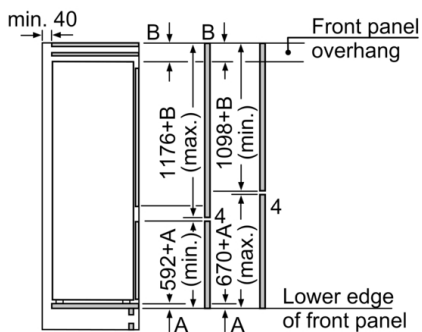

Serie | 4, Built-in fridge-freezer with freezer at bottom, 177.2 x 54.1 cm, sliding hinge KIV87VSE0G

measurements in mm

The specified unit door dimensions are valid for a door gap of 4 mm.
measurements in mm