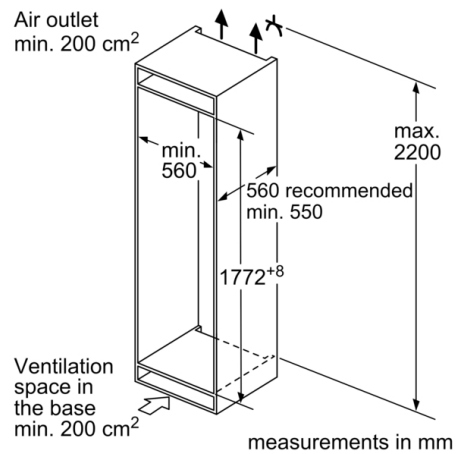

Serie | 4, Built-in fridge-freezer with freezer at bottom, 177.2 x 54.1 cm, sliding hinge KIV87VSE0G

measurements in mm

The specified unit door dimensions are valid for a door gap of 4 mm.
measurements in mm