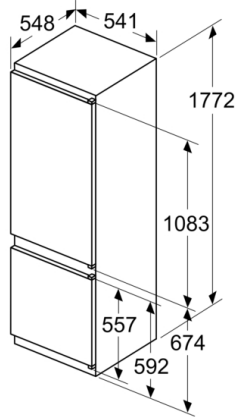

Serie | 4, Built-in fridge-freezer with freezer at bottom, 177.2 x 54.1 cm, sliding hinge KIV87VSE0G

measurements in mm

The specified unit door dimensions are valid for a door gap of 4 mm.
measurements in mm