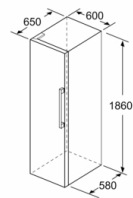

Serie | 4, Free-standing fridge, 186 x 60 cm, Inox-look KSV36VLEP

	a	b	c	d	e	f
KSW36, GSD36	187					
KSV36, KSF36, GSN36, GSV36	186					
KSV33, GSN33, GSV33	176	60	65	58	60	119.5
KSV29, GSN29, GSV29	161					
GSV24	146					
GSN51	161					
GSN54	176	70	78	70	70	142
GSN58	191					

- a Height
- b Width
- c Depth with closed door w/o handle and w/o distance part
- d Depth of cabinet w/o distance part
- e Width with open door w/o handle
- f Depth with open door w/o handle w/o distance part

measurements in cm

measurements in mm