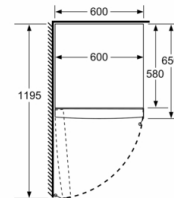

Dimension and installation

- Dimensions: 186 cm H x 60 cm W x 65 cm D

Key features - Fridge section

- Left hinged, door reversible
- Height adjustable front feet
- Door opening: No side clearance needed at all. Full access to all drawers, door opening angle 90°.
- 220 - 240 V

Serie | 4, Free-standing fridge, 186 x 60 cm, Inox-look KSV36VLEP

	a	b	c	d	e	f
KSW36, GSD36	187					
KSV36, KSF36, GSN36, GSV36	186					
KSV33, GSN33, GSV33	176	60	65	58	60	119.5
KSV29, GSN29, GSV29	161					
GSV24	146					
GSN51	161					
GSN54	176	70	78	70	70	142
GSN58	191					

- a Height
- b Width
- c Depth with closed door w/o handle and w/o distance part
- d Depth of cabinet w/o distance part
- e Width with open door w/o handle
- f Depth with open door w/o handle w/o distance part

measurements in cm

measurements in mm

measurements in mm