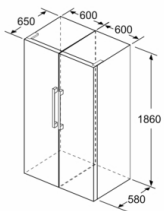

Dimension and installation

- Dimensions: 186 cm H x 60 cm W x 65 cm D

Key features - Fridge section

- Left hinged, door reversible
- Height adjustable front feet
- Door opening: No side clearance needed at all. Full access to all drawers, door opening angle 90°.
- 220 - 240 V

Serie | 4, Free-standing fridge, 186 x 60 cm, Inox-look KSV36VLEP

	a	b	c	d	e	f
KSW36, GSD36	187					
KSV36, KSF36, GSN36, GSV36	186					
KSV33, GSN33, GSV33	176	60	65	58	60	119.5
KSV29, GSN29, GSV29	161					
GSV24	146					
GSN51	161					
GSN54	176	70	78	70	70	142
GSN58	191					

- a Height
- b Width
- c Depth with closed door w/o handle and w/o distance part
- d Depth of cabinet w/o distance part
- e Width with open door w/o handle
- f Depth with open door w/o handle w/o distance part

measurements in cm

measurements in mm

measurements in mm