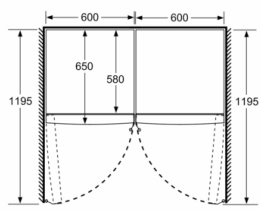

Dimension and installation

- Dimensions: 186 cm H x 60 cm W x 65 cm D

Key features - Fridge section

- Left hinged, door reversible
- Height adjustable front feet
- Door opening: No side clearance needed at all. Full access to all drawers, door opening angle 90°.
- 220 - 240 V

Serie | 4, Free-standing fridge, 186 x 60 cm, Inox-look KSV36VLEP

	a	b	c	d	e	f
KSW36, GSD36	187					
KSV36, KSF36, GSN36, GSV36	186					
KSV33, GSN33, GSV33	176	60	65	58	60	119.5
KSV29, GSN29, GSV29	161					
GSV24	146					
GSN51	161					
GSN54	176	70	78	70	70	142
GSN58	191					

- a Height
- b Width
- c Depth with closed door w/o handle and w/o distance part
- d Depth of cabinet w/o distance part
- e Width with open door w/o handle
- f Depth with open door w/o handle w/o distance part

measurements in cm

measurements in mm

measurements in mm