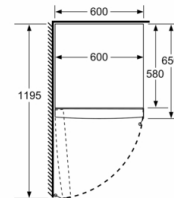

Serie | 4, Free-standing fridge, 186 x 60 cm, White KSV36VWEPG

	a	b	c	d	e	f
KSW36, GSD36	187					
KSV36, KSF36, GSN36, GSV36	186					
KSV33, GSN33, GSV33	176	60	65	58	60	119.5
KSV29, GSN29, GSV29	161					
GSV24	146					
GSN51	161					
GSN54	176	70	78	70	70	142
GSN58	191					

1. a Height
   b Width
   c Depth with closed door w/o handle and w/o distance part
   d Depth of cabinet w/o distance part
   e Width with open door w/o handle
   f Depth with open door w/o handle w/o distance part

measurements in cm

measurements in mm