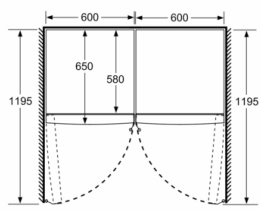

### Dimension and installation

- Dimensions: 186 cm H x 60 cm W x 65 cm D

## Serie | 4, Free-standing fridge, 186 x 60 cm, White KSV36VWEPG

	a	b	c	d	e	f
KSW36, GSD36	187					
KSV36, KSF36, GSN36, GSV36	186					
KSV33, GSN33, GSV33	176	60	65	58	60	119.5
KSV29, GSN29, GSV29	161					
GSV24	146					
GSN51	161					
GSN54	176	70	78	70	70	142
GSN58	191					

- a Height  
 b Width  
 c Depth with closed door w/o handle and w/o distance part  
 d Depth of cabinet w/o distance part  
 e Width with open door w/o handle  
 f Depth with open door w/o handle w/o distance part

measurements in cm

measurements in mm

measurements in mm