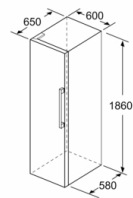

Serie | 4, Free-standing fridge, 186 x 60 cm, White KSV36VWEPG

	a	b	c	d	e	f
KSW36, GSD36	187					
KSV36, KSF36, GSN36, GSV36	186					
KSV33, GSN33, GSV33	176	60	65	58	60	119.5
KSV29, GSN29, GSV29	161					
GSV24	146					
GSN51	161					
GSN54	176	70	78	70	70	142
GSN58	191					

1. a Height
   b Width
   c Depth with closed door w/o handle and w/o distance part
   d Depth of cabinet w/o distance part
   e Width with open door w/o handle
   f Depth with open door w/o handle w/o distance part

measurements in cm

measurements in mm