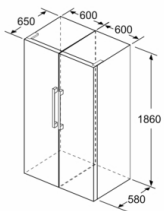

measurements in mm