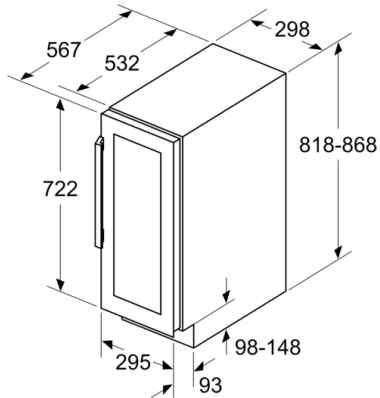

- Ventilation in plinth, the plinth size can be varied
- Door aperture angle 115°
- Lockable appliance: No
- Variable plinth adaption
- Right hinged door, door reversible

Dimension and installation

- Niche Dimensions: 82 cm H x 30 cm W x 55 cm D
- Dimensions: 81.8 cm H x 29.8 cm W x 56.7 cm D

**Serie | 6, Wine cooler with glass door, 82 x
30 cm
KUW20VHF0G**

measurements in mm

measurements in mm

measurements in mm