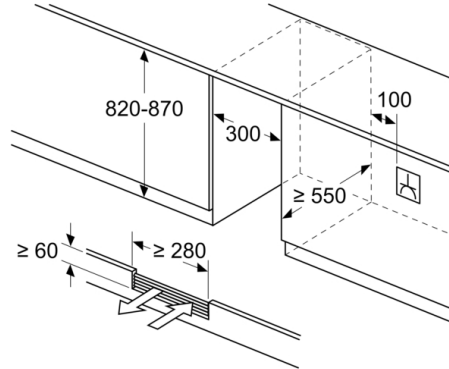

- Ventilation in plinth, the plinth size can be varied
- Door aperture angle 115°
- Lockable appliance: No
- Variable plinth adaption
- Right hinged door, door reversible

Dimension and installation

- Niche Dimensions: 82 cm H x 30 cm W x 55 cm D
- Dimensions: 81.8 cm H x 29.8 cm W x 56.7 cm D

Key features - Freezer section

Additional features

Design features

- EU19_EEK_D: F
- Total Volume : 58 l
- Net Fridge Volume : 58 l
- Net Freezer Volume : 0 l
- Annual Energy Consumption: 100 kWh/a
- Climate Class: SN-ST
- EU19_Fast freezer facility_D
- Noise Level : 38 dB , EU19_Noise emission class_D: C

**Serie | 6, Wine cooler with glass door, 82 x
30 cm
KUW20VHF0G**

measurements in mm

measurements in mm

measurements in mm