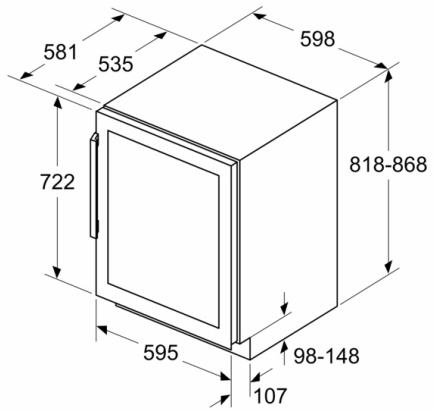

4 242005 225569

**Serie | 6, Wine cooler with glass door, 82 x 60 cm
KUW21AHG0G**

Your personal wine cellar: wine cabinet 81.8 cm high, 59.8 cm width with 2 precise temperature zone(s) with adjustable temperature between 5-20 °C and a triple glazed door.

Design features

- Number of Temperature Zones: 2
- Temperature range: 5-20 °C
- 5 PC bottle shelves for 0,75 l
- No.wooden grills in fridge: 3 PC

Key features - Fridge section

- Ventilation in plinth, the plinth size can be varied
- Door aperture angle 115°
- Lockable appliance: No
- Variable plinth adaption
- Right hinged door, door reversible

Dimension and installation

- Niche Dimensions: 82 cm H x 60 cm W x 56 cm D
- Dimensions: 81.8 cm H x 59.8 cm W x 58.1 cm D

Country Specific Options

- Based on the results of the standard 24-hour test. Actual consumption depends on usage/position of the appliance.
- This appliance is intended to be used exclusively for the storage of wine

Key features - Freezer section

Additional features

Serie | 6, Wine cooler with glass door, 82 x 60 cm
KUW21AHG0G

Measurements in mm

measurements in mm

measurements in mm