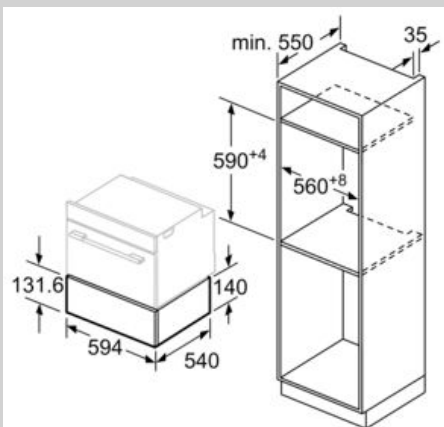

Compact ovens with an appliance height of 455 mm can be installed above a warming drawer. An intermediate floor is not required.

measurements in mm