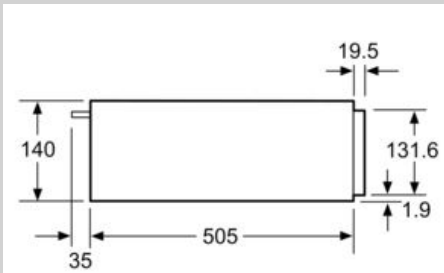

Construction type : Built-in
Color / Material Front : Stainless steel
Maximum number of plates : 14
Maximum number of espresso cups : 64
Dimensions of the packed product (HxWxD) : 210 x 660 x 660 mm
Required niche size for installation (HxWxD) : 140 x 560 x 550 mm
EAN code : 4242004222484
Electrical connection rating : 400 W
Fuse protection : 6 A
Voltage : 220-240 V
Frequency : 60; 50 Hz
Plug type : GB plug

Programmes/functions

- 4 Functions: keeping drinks and food warm, pre-warming of tableware, yeast dough proving, thawing of delicate foods

Accessories

- 1 x Anti-slip mat

Technical information

- Cavity volume: 23 l
- Loading up to 15 kg
- Power cord length 150 cm Cable length
- Total connected load electric: 0.4 KW
- Nominal voltage: 220 - 240 V
- Appliance dimension (hxwx): 140 mm x 594 mm x 540 mm
- Niche dimension (hxwx): 140 mm x 560 mm - 568 mm x 550 mm
- Please refer to the dimensions provided in the installation manual

N 50, Built-in warming drawer, 60 x 14 cm,
 Stainless steel
 N1AHA01NOB

Dimensioned drawings

Compact ovens with an appliance height of 455 mm can be installed above a warming drawer. An intermediate floor is not required.

measurements in mm

measurements in mm