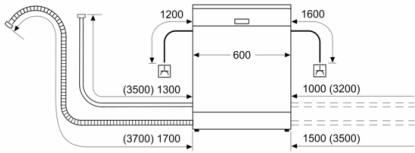

Technical Data

Energy Efficiency Class: E
 Energy Consumption for 100 cycles Eco Programme: 92 kWh
 Maximum number of place settings: 12
 The water consumption of the eco programme in liters per cycle: 10.5 l
 Programme duration: 4:30 h
 Airborne acoustical noise emissions : 48 dB(A) re 1 pW
 Airborne acoustical noise emission class: C
 Construction type: Free-standing
 Height of removable worktop: 30 mm
 Dimensions of the product (HxWxD): 845 x 600 x 600 mm
 Approval certificates: CE, VDE
 Depth with open door 90 degree: 1155 mm
 Adjustable feet: Yes - all
 Maximum adjustability feet: 20 mm
 Adjustable plinth: No
 Net weight: 45.178 kg
 Gross weight: 46.7 kg
 Connection rating: 2400 W
 Fuse protection: 10 A
 Voltage: 220-240 V
 Frequency: 50; 60 Hz
 Length of electrical supply cord: 175 cm
 Plug type: GB plug
 Length inlet hose: 165 cm
 Length outlet hose: 190 cm
 EAN code: 4242005321865
 Installation type: Built-under

Innovations and technology

- DosageAssist detergent dispenser
- EcoSilence BLDC drive
- Automatic detergent detection
- Aqua and loading sensor
- AquaMix - Glass protection system

Design features

- Time delay (3, 6 or 24 hours)
- Remaining programme time indicator (min)
- Leak protection system
- Tamperproof controls
- Self cleaning filter system with 3 piece corrugated filter
- Large item spray head
- Stainless steel/Polinox interior
- Dimensions (HxWxD): 84.5 x 60 x 60cm

¹ Scale of Energy Efficiency Classes from A to G

² Energy consumption in kWh per 100 cycles (in programme Eco 50 °C)

**Serie | 2, Free-standing dishwasher, 60 cm,
White
SGS2ITW41G**

measurements in mm

socket
() values with extension kit