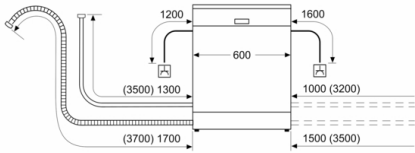

Technical Data

Energy Efficiency Class: D
 Energy Consumption for 100 cycles Eco Programme: 85 kWh
 Maximum number of place settings: 14
 The water consumption of the eco programme in liters per cycle: 9.5 l
 Programme duration: 4:55 h
 Airborne acoustical noise emissions : 44 dB(A) re 1 pW
 Airborne acoustical noise emission class: B
 Construction type: Free-standing
 Height of removable worktop: 30 mm
 Dimensions of the product (HxWxD): 845 x 600 x 600 mm
 Approval certificates: CE, VDE
 Depth with open door 90 degree: 1155 mm
 Adjustable feet: Yes - all
 Maximum adjustability feet: 20 mm
 Adjustable plinth: No
 Net weight: 51.204 kg
 Gross weight: 53.5 kg
 Connection rating: 2400 W
 Fuse protection: 10 A
 Voltage: 220-240 V
 Frequency: 50; 60 Hz
 Length of electrical supply cord: 175 cm
 Plug type: GB plug
 Length inlet hose: 165 cm
 Length outlet hose: 190 cm
 EAN code: 4242005324071
 Installation type: Built-under

- Time delay (3, 6 or 24 hours)
- Remaining programme time indicator (min)
- Leak protection system
- Tamperproof controls
- Self-cleaning filter system with 3 piece corrugated filter
- Large item spray head
- Stainless steel interior
- Dimensions (HxWxD): 84.5 x 60 x 60cm

¹ Scale of Energy Efficiency Classes from A to G

² Energy consumption in kWh per 100 cycles (in programme Eco 50 °C)

³ Water consumption in litres per cycle (in programme Eco 50 °C)

⁴ Duration of programme Eco 50 °C

**Serie | 4, Free-standing dishwasher, 60 cm,
White
SGS4HCW40G**

measurements in mm

socket
() values with extension kit