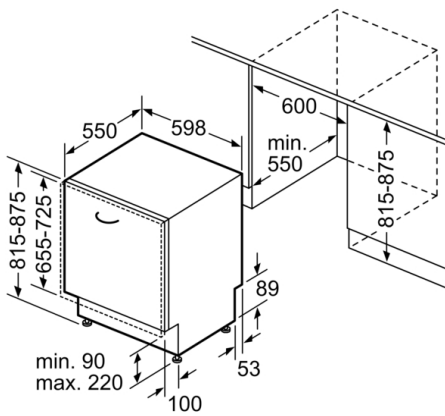

Required niche size for installation (HxWxD): 815-875 x 600 x 550 mm

Approval certificates: CE, VDE

Depth with open door 90 degree: 1150 mm

Adjustable feet: Yes - all from front

Maximum adjustability feet: 60 mm

under <https://www.bosch-home.co.uk/customer-service/care-protection-and-parts/additional-warranties>

- Self-cleaning filter system with 3 piece corrugated filter
- Large item spray head, steam protection plate
- Stainless steel/Polinox interior
- Dimensions (HxWxD): 81.5 x 59.8 x 55cm

Serie | 4, Fully-integrated dishwasher, 60 cm SGV4HTX27G

measurements in mm