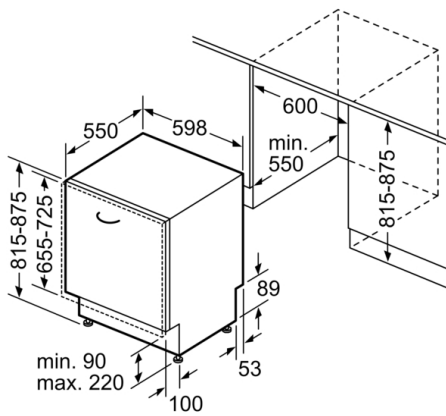

Flexible design elements

- VarioFlex baskets
- VarioDrawer - loading of cutlery on 3rd level
- 3 stage Rackmatic height-adjustable top basket
- Low friction wheels on bottom basket
- Rack Stopper to prevent derailing of bottom basket
- 2 foldable plate racks in top basket
- 4 foldable plate racks in bottom basket
- Upper rack cup shelf

**Serie | 4, Fully-integrated dishwasher, 60 cm
SGV4HVX38G**

measurements in mm