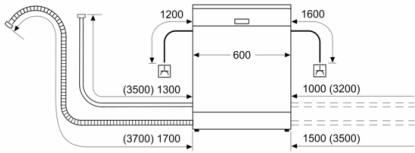

Technical Data

Energy Efficiency Class: C
 Energy Consumption for 100 cycles Eco Programme: 75 kWh
 Maximum number of place settings: 14
 The water consumption of the eco programme in liters per cycle: 9.5 l
 Programme duration: 3:55 h
 Airborne acoustical noise emissions : 44 dB(A) re 1 pW
 Airborne acoustical noise emission class: B
 Construction type: Free-standing
 Height of removable worktop: 30 mm
 Dimensions of the product (HxWxD): 845 x 600 x 600 mm
 Approval certificates: CE, VDE
 Depth with open door 90 degree: 1155 mm
 Adjustable feet: Yes - all
 Maximum adjustability feet: 20 mm
 Adjustable plinth: No
 Net weight: 54.185 kg
 Gross weight: 56.5 kg
 Connection rating: 2400 W
 Fuse protection: 10 A
 Voltage: 220-240 V
 Frequency: 50; 60 Hz
 Length of electrical supply cord: 175 cm
 Plug type: GB plug
 Length inlet hose: 165 cm
 Length outlet hose: 190 cm
 EAN code: 4242005270279
 Installation type: Built-under

Design features

- Time delay (3, 6 or 24 hours)
- Remaining programme time indicator (min)
- Leak protection system
- Tamperproof controls
- Self-cleaning filter system with 3 piece corrugated filter
- Large item spray head
- Stainless steel interior
- Dimensions (HxWxD): 84.5 x 60 x 60cm

¹ Scale of Energy Efficiency Classes from A to G

² Energy consumption in kWh per 100 cycles (in programme Eco 50 °C)

³ Water consumption in litres per cycle (in programme Eco 50 °C)

⁴ Duration of programme Eco 50 °C

**Serie | 6, Free-standing dishwasher, 60 cm,
Stainless steel, lacquered
SMS6ZCI00G**

measurements in mm

socket
() values with extension kit