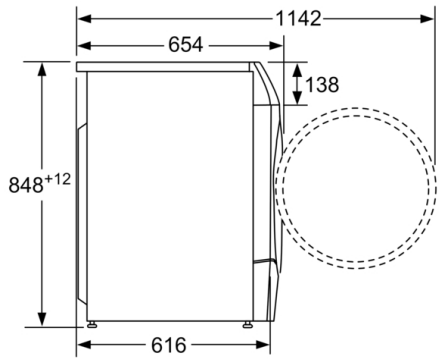

Serie | 6, Washer dryer, 10/6 kg, 1400 rpm
WDU28561GB

---

measurements in mm