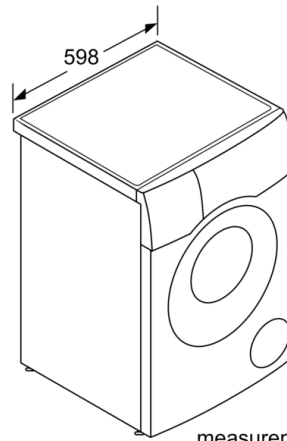

Technical Information

- Slide-under installation
- integrated 32 cm porthole, chrome, blackgrey with 125° opening door
- Left hinged door
- Dimensions (H x W): 84.8 cm x 59.8 cm
- Appliance depth: 61.6 cm
- Appliance depth incl. door: 65.4 cm
- Appliance depth with open door: 114.2 cm

^{**} Values are rounded.

Serie | 6, Washer dryer, 10/6 kg, 1400 rpm
WDU28561GB

measurements in mm

measurements in mm